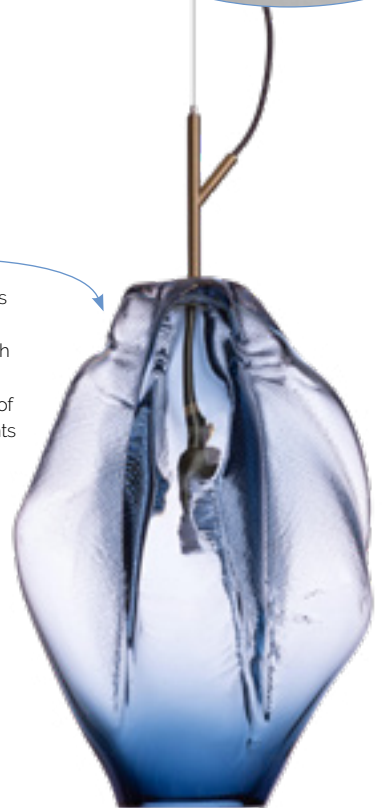

DESIGN EDIT

OS Designs & Partners

OZ LANCASTER, FOUNDER, **OS DESIGNS & PARTNERS**, SHARES AN EXQUISITE SELECTION OF DESIGN PIECES THAT INSPIRE HER WORK

VAULTED ECHO TABLE BY SILVER LINING

Inspired by ceiling vaulting of great cathedrals, this table design champions the skills of hand leather embossing and chasing, precision metal work, wood dyeing and complex inlaid marquetry.

www.silverliningfurniture.com

GLASS PENDANTS BY GLADEE

The new hand-blown glass pendants by Gladee are beautiful and are available in bespoke colours to match with your interiors. Bohemian glass masters created this unique method of glassmaking, using traditional elements as well as modern technologies.

www.gladee.co.uk

TERRAZZO TILES BY PORCELAIN TILES

Whether on the floor, wall or as a piece of furniture, terrazzo has become a staple feature for interiors. From durability to the vast selection of colours to choose from, terrazzo can be moulded into any form and looks very chic.

www.porcelain-tiles.co.uk

NATURA SEATING BY OS DESIGNS & PARTNERS

This bespoke sofa with the reading light is part of the Natura Collection from OS Designs & Partners. Inspired by nature, it comes in every colour to match the scheme and offers stunning form and function.

www.osdesigns.co.uk

LAPIAZ TILES CONSOLE BY BOCO DO LOBO

This console offers craftsmanship with a modern twist. I love the hand painted tiles in this piece; the design and the gold wrapping the inner console creates a unique touch.

www.bocadolobo.com